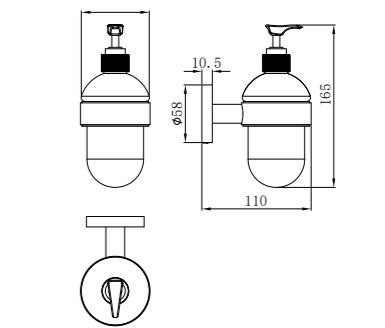

PVD

Acabado	REF.	EUROS
Cromo	170750200	29,00